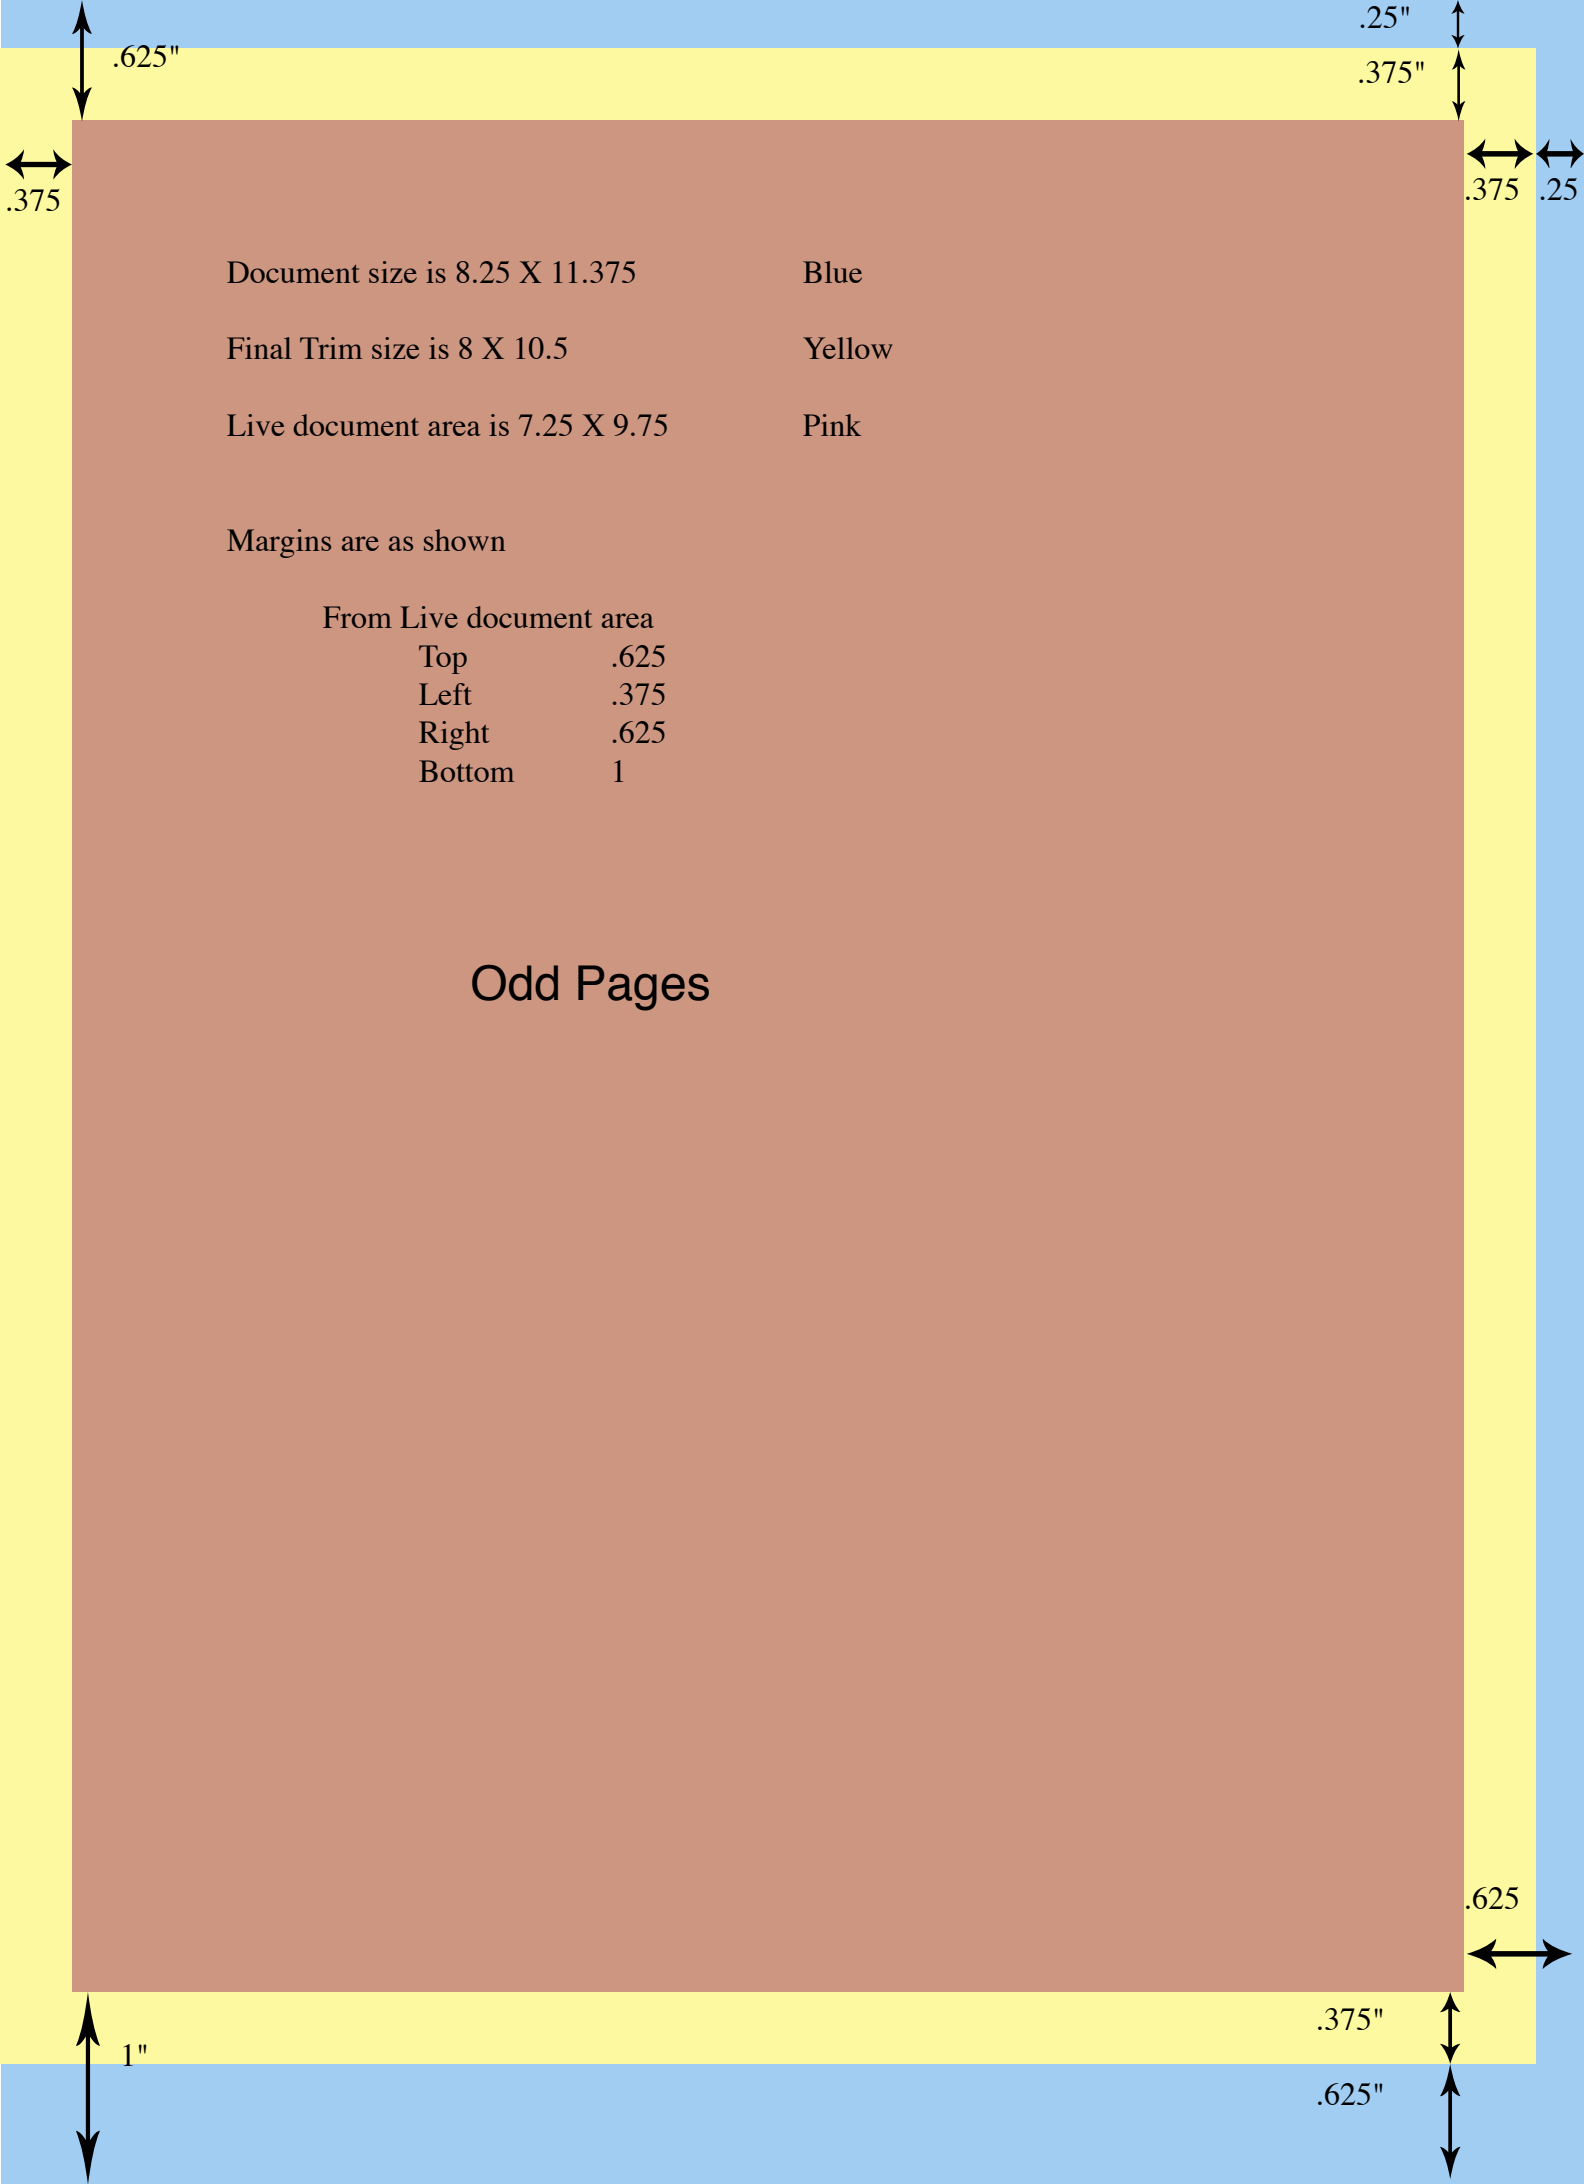

Document size is 8.25 X 11.375

Blue

Final Trim size is 8 X 10.5

Yellow

Live document area is 7.25 X 9.75

Pink

Margins are as shown

From Live document area

- Top .625
- Left .625
- Right .375
- Bottom 1

Even Pages

Document size is 8.25 X 11.375

Blue

Final Trim size is 8 X 10.5

Yellow

Live document area is 7.25 X 9.75

Pink

Margins are as shown

From Live document area  
Top .625  
Left .375  
Right .625  
Bottom 1

Odd Pages